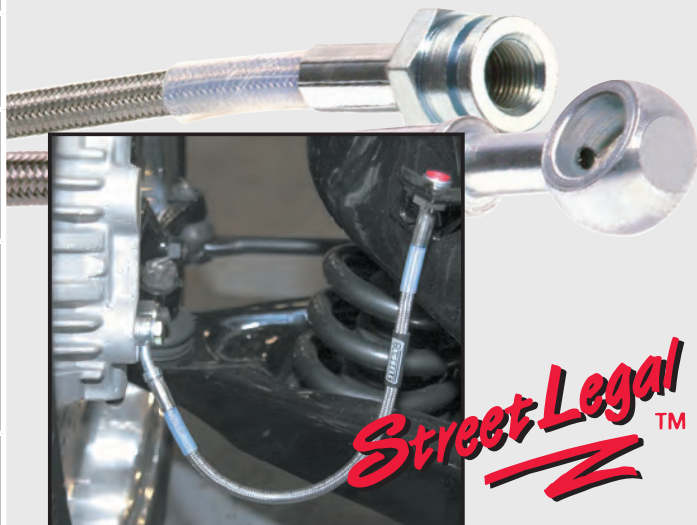

# Pre-Assembled, Direct Bolt-On Brake Hose Kits

Direct bolt-on brake hoses bring the ultimate in braking performance. They improve your braking performance for competition or every-day driving. Replacing the OE rubber hoses with Russell brake hoses reduces brake hose expansion for more consistent braking. Featuring stainless steel braided hose with zinc-plated fittings, these brake hoses are factory assembled for convenient installation. They meet the guidelines of the U.S. Dept. of Transportation FMVSS-571.106 requirements. All Russell brake hoses kits are for stock applications unless noted otherwise.